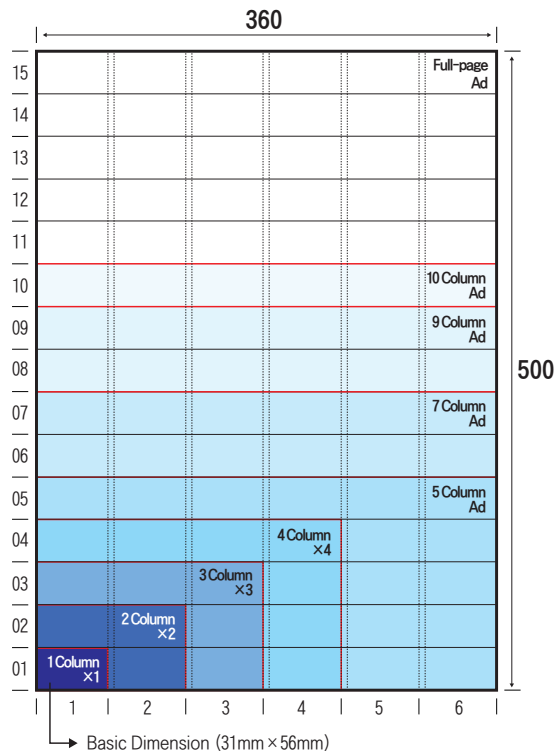

General Ads

Ad Size	Depth (mm)	Width (mm)
1 Column	31	362
2 Column	62	362
3 Column	93	362
4 Column	129	362
5 Column	157	362
6 Column	195	362
7 Column	228	362
7.5 Column	250	362
8 Column	266	362
9 Column	293	362
10 Column	331	362
15 Column	500	362
5 Column Double-spread	157	754
7 Column Double-spread	228	754
7.5 Column Double-spread	250	754
8 Column Double-spread	266	754
10 Column Double-spread	331	754
15 Column Double-spread	500	754
7 Column × 4	228	238
7.5 Column × 3	250	177
7.5 Column × 4	250	238
8 Column × 3	266	177
8 Column × 4	266	238
9 Column × 3	293	177
15 Column × 2	500	116
15 Column × 3	500	177

Side Box Ads

Ad Size	Depth (mm)	Width (mm)
Side Box Ad Next to the Headline ▶ 1st - 3rd Pages of The General News ▶ 1st Page of The Chosun Economy	27	64
Side Box Attorney Ad ▶ 1st Page of The General News	62	56
Side Box Ad in the Weather Section	40	107
Side Box Ad in The Chosun Economy ▶ Economy Section	34	85
Side Box Ad in The Chosun Economy ▶ Real Estate Section	35	101

Ad Sizes on a Newspaper Page

Advertising Development Division
Chosunilbo, 2F, 33 Sejong-daero
21-gil, Jung-gu, Seoul (04519)

Phone _ +82-2-724-5838

Fax _ +82-2-724-5809

<http://about.chosun.com>